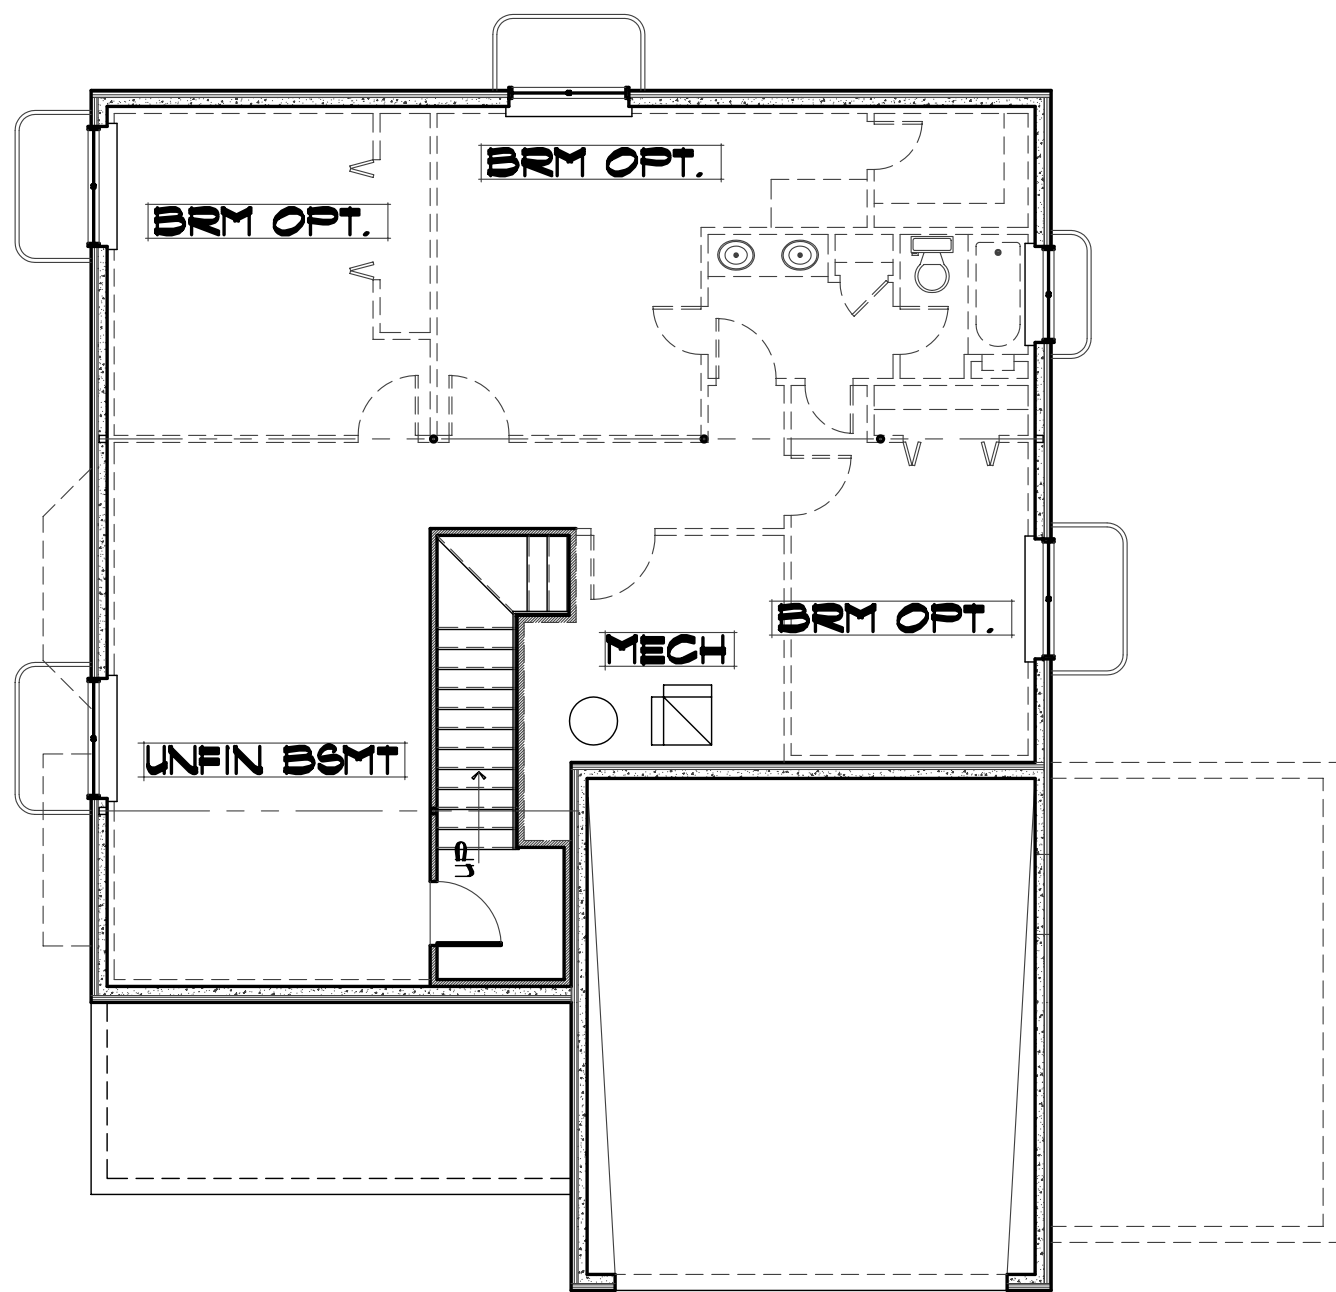

# EL DIENTE

339 - Main Level Floor Plan  
1,332 sq. ft.

339 - Lower Level Floor Plan  
1,177 Unfinished sq. ft.

339 - Upper Level Floor Plan  
695 sq. ft.

**MODEL 339 - 2 BEDROOM UPPER LEVEL**  
**2,027 FIN. SQ. FT. - 1,177 UNFIN. SQ. FT. - 3,204 TOTAL. SQ. FT.**