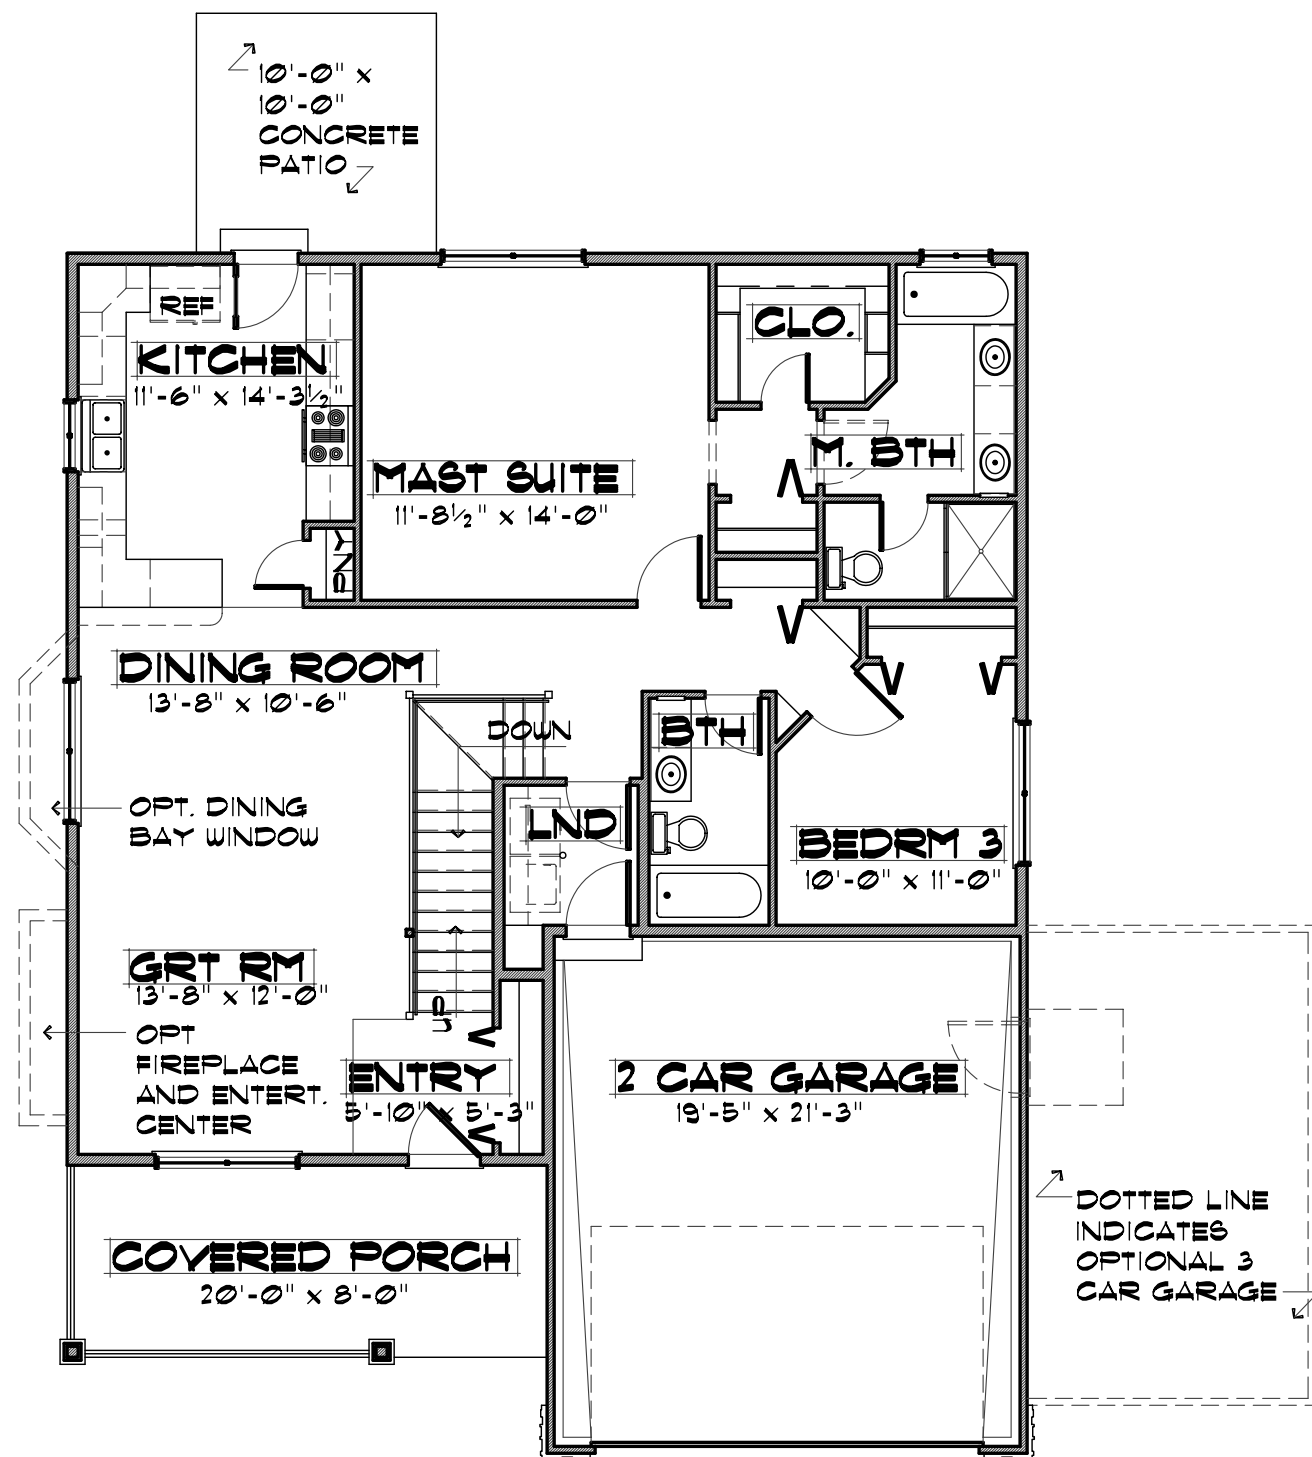

# EL DIENTE

339 - Main Level Floor Plan  
1,332 sq. ft.

339 - Lower Level Floor Plan  
1,177 Unfinished sq. ft.

339 - Upper Level Floor Plan  
695 sq. ft.

**MODEL 339 - 2 BEDROOM UPPER LEVEL**  
**2,027 FIN. SQ. FT. - 1,177 UNFIN. SQ. FT. - 3,204 TOTAL. SQ. FT.**