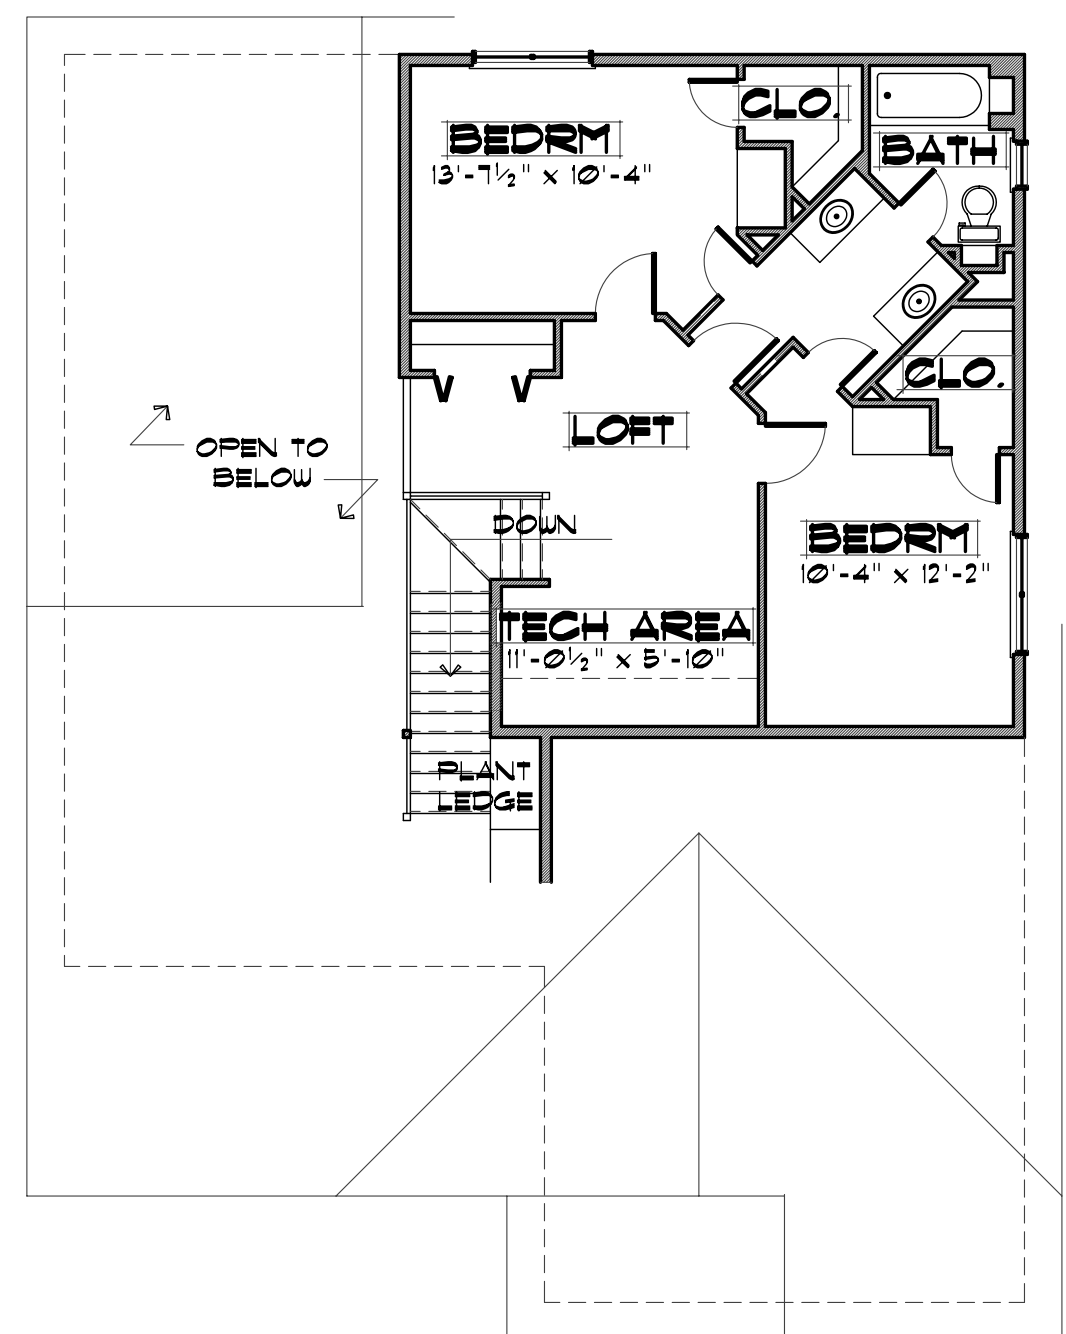

# EL DIENTE

339 - Main Level Floor Plan  
1,332 sq. ft.

339 - Lower Level Floor Plan  
1,177 Unfinished sq. ft.

339 - Upper Level Floor Plan  
695 sq. ft.

**MODEL 339 - 2 BEDROOM UPPER LEVEL**  
**2,027 FIN. SQ. FT. - 1,177 UNFIN. SQ. FT. - 3,204 TOTAL. SQ. FT.**