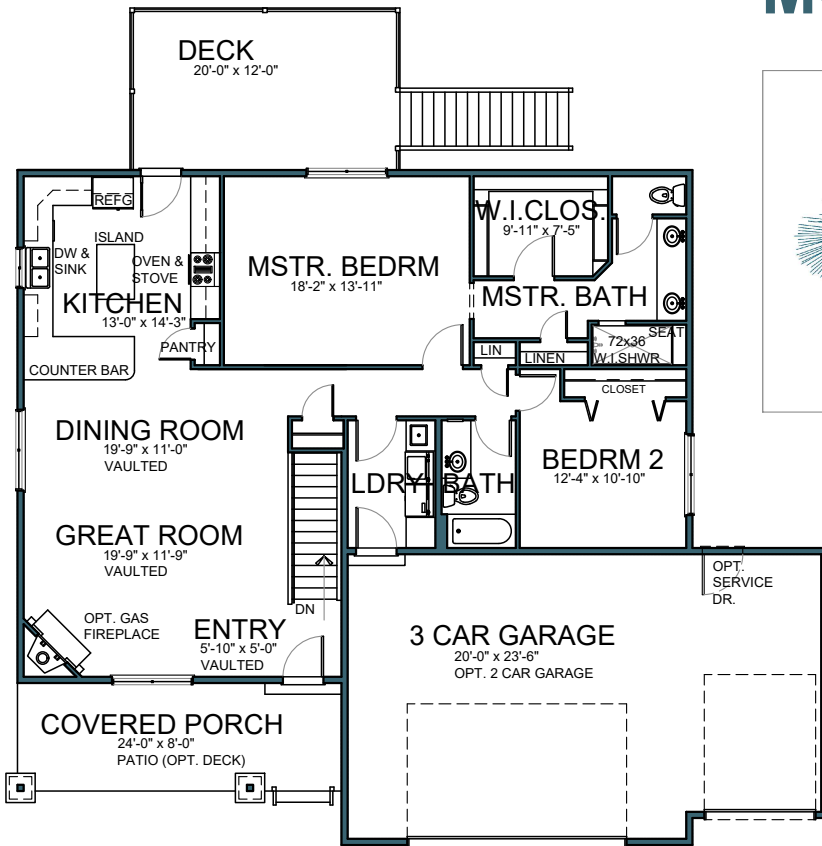

MT. SNEFFELS

MODEL 1656

Building Tomorrow's Dreams Today.

MAIN LEVEL FLOOR PLAN
1,656 SQ FT

LOWER LEVEL FLOOR PLAN
1,606 SQ FT

MAIN LEVEL FINISHED	1,656 SF
LOWER LEVEL FINISHED	957 SF
LOWER LEVEL UNFINISHED	649 SF
TOTAL FINISHED HEATED AREA	2,613 SF
COVERED FRONT PORCH	192 SF
GARAGE	756 SF
TOTAL ROOF COVERED AREA	4260 SF
DECK	240 SF

Square Foot Totals