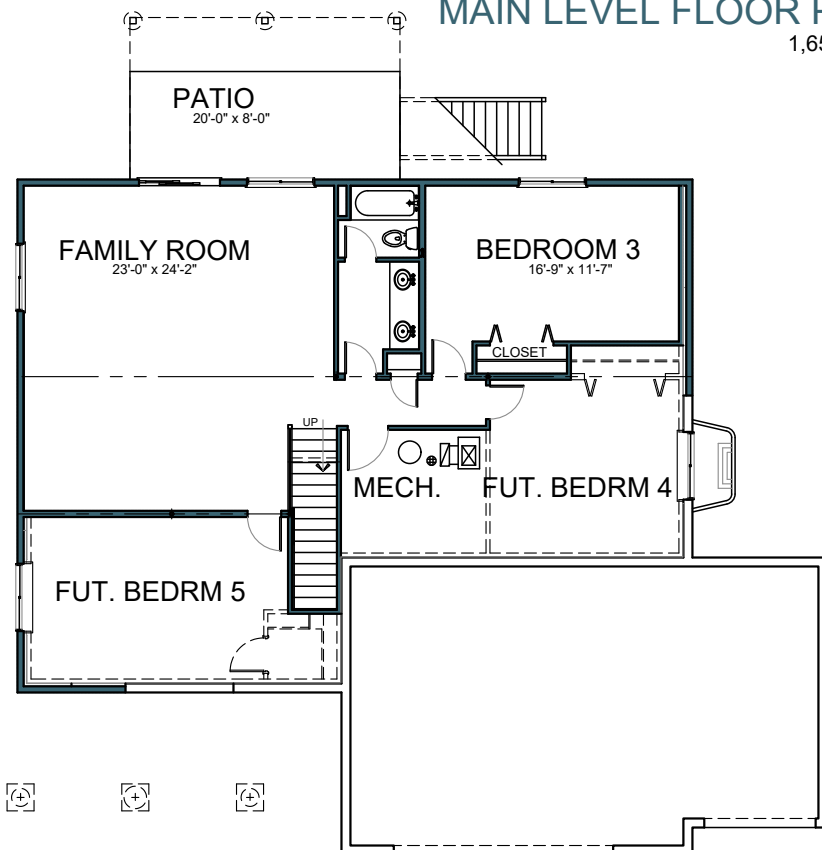

MT. SNEFFELS

MODEL 1656

Building Tomorrow's Dreams Today.

MAIN LEVEL FLOOR PLAN
1,656 SQ FT

LOWER LEVEL FLOOR PLAN
1,606 SQ FT

MAIN LEVEL FINISHED	1,656 SF
LOWER LEVEL FINISHED	957 SF
LOWER LEVEL UNFINISHED	649 SF
TOTAL FINISHED HEATED AREA	2,613 SF
COVERED FRONT PORCH	192 SF
GARAGE	756 SF
TOTAL ROOF COVERED AREA	4260 SF
DECK	240 SF

Square Foot Totals