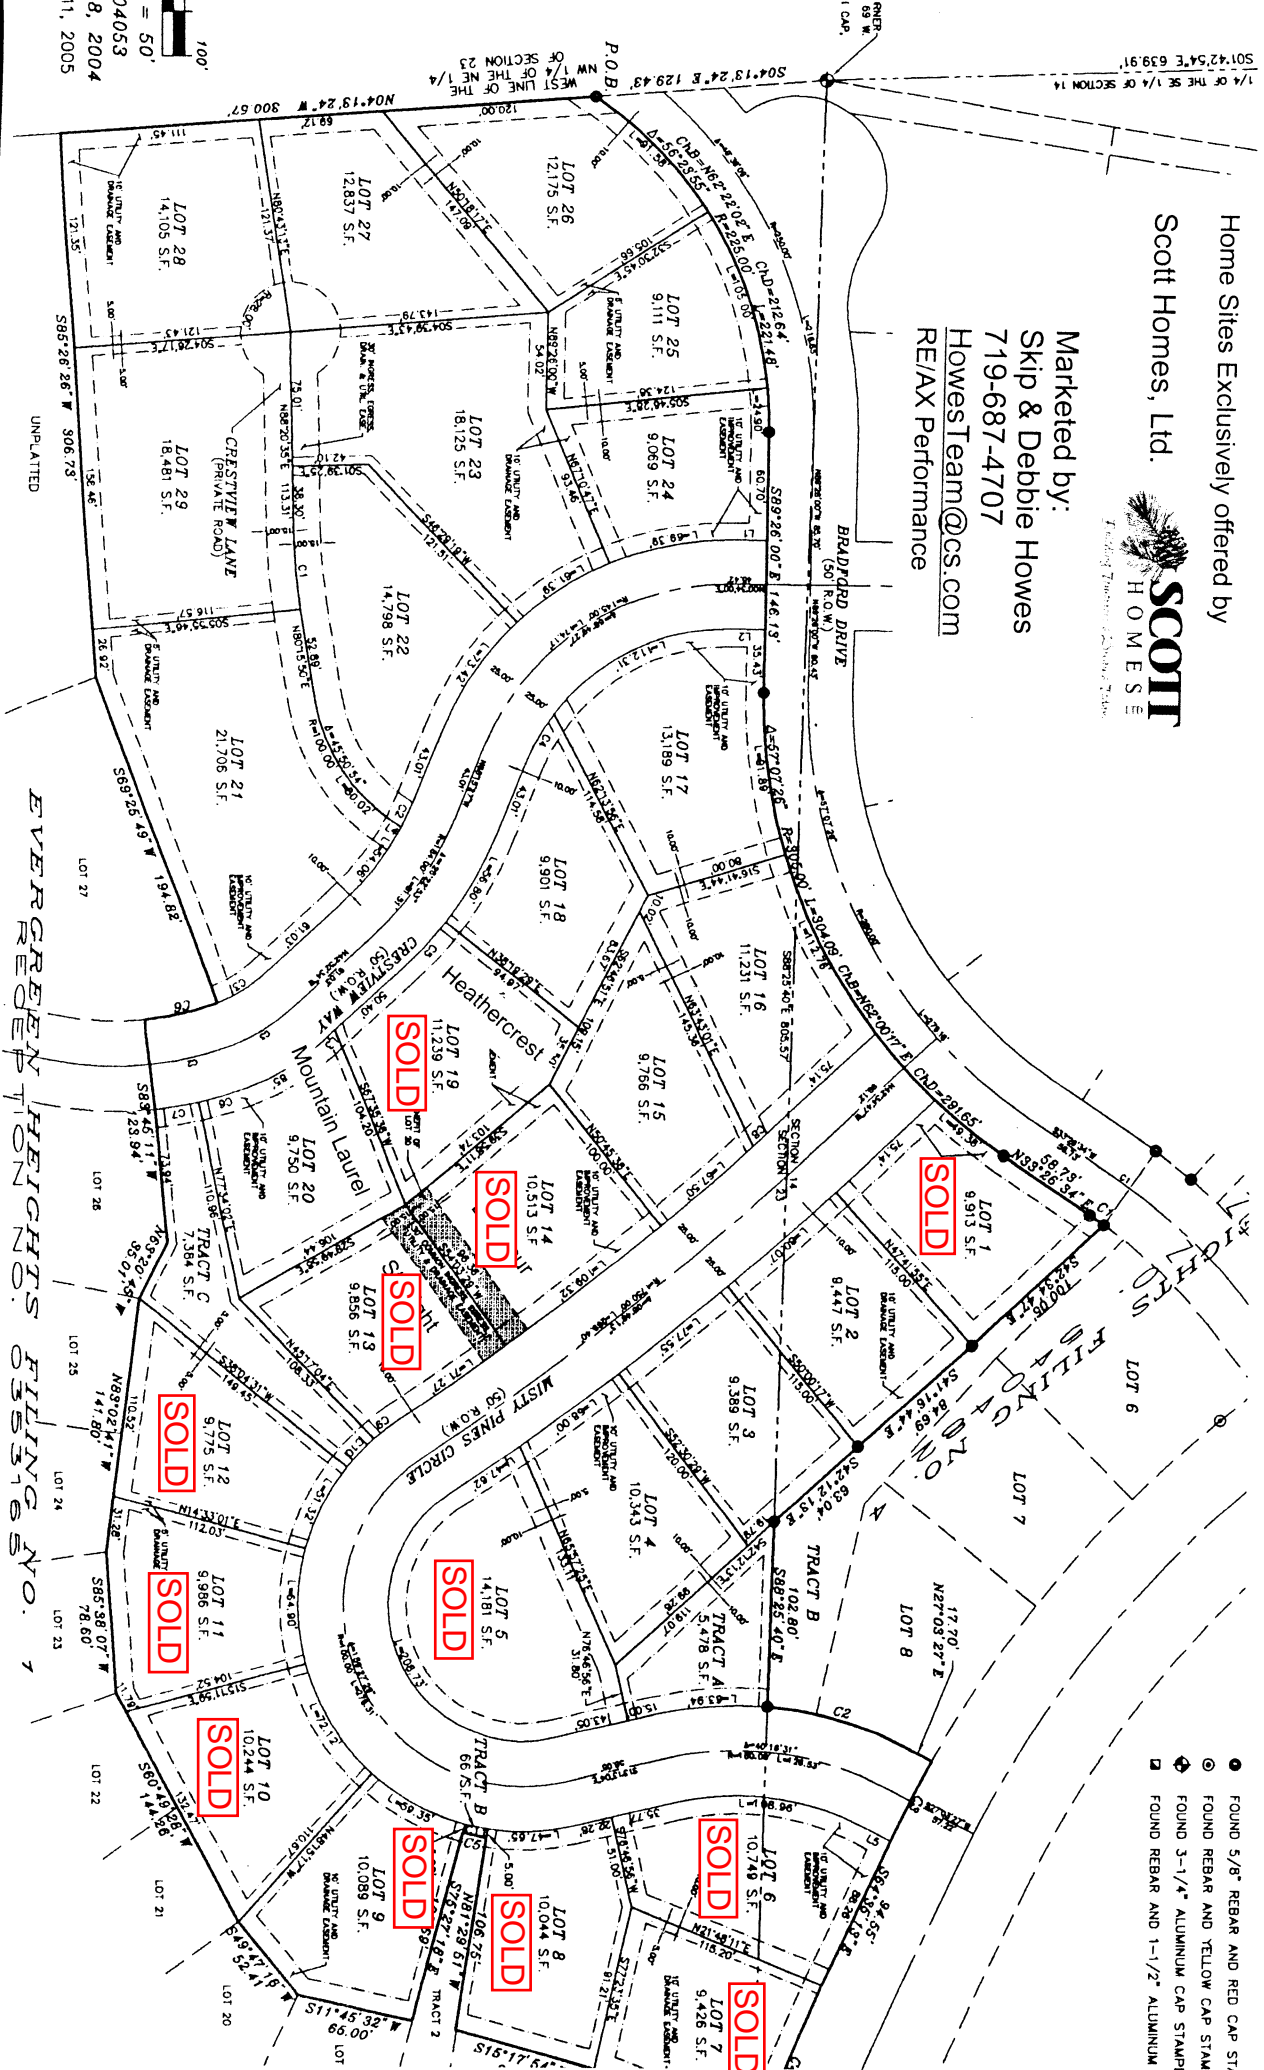

Home Sites Exclusively offered by

Scott Homes, Ltd.

Marketed by:  
Skip & Debbie Howes  
719-687-4707  
HowesTeam@cs.com  
RE/AX Performance

- FOUND 5/8" REBAR AND RED CAP STY
- FOUND REBAR AND YELLOW CAP STAM
- ⊕ FOUND 3-1/4" ALUMINUM CAP STAMPE
- ⊠ FOUND REBAR AND 1-1/2" ALUMINUM

100'  
= 50'  
040053  
28, 2004  
11, 2005

EVERGREEN HEIGHTS FILLING NO. 1

UNPLATTED