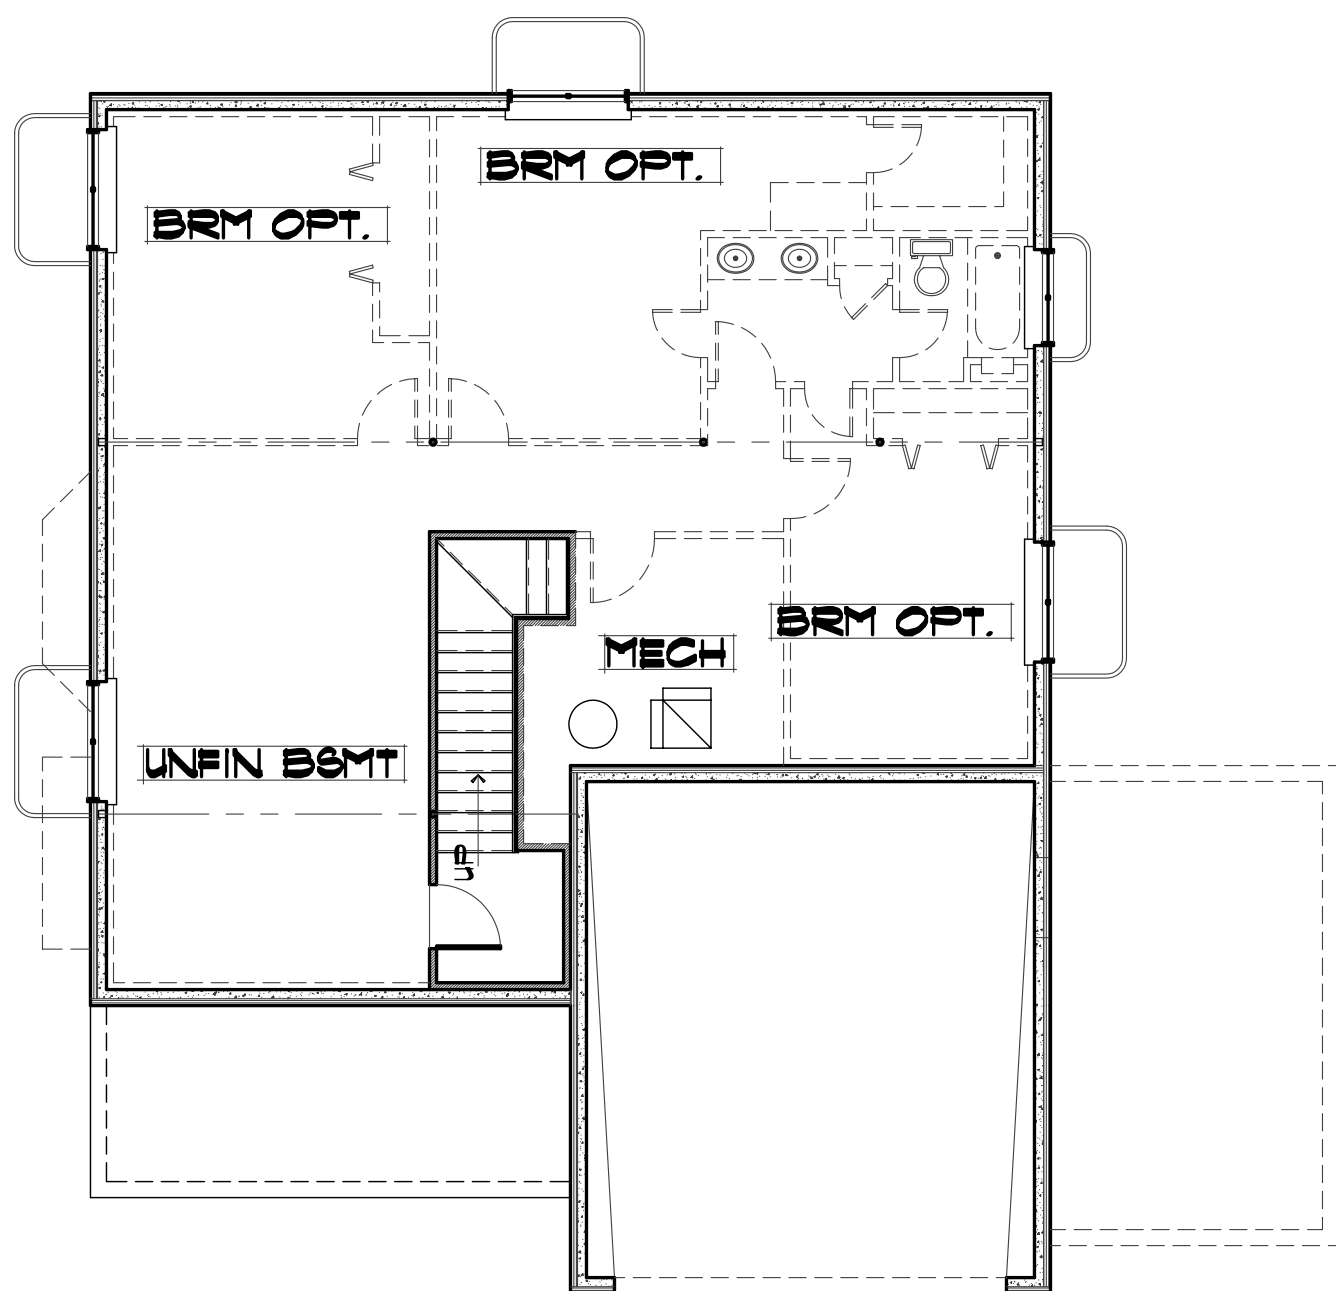

MT. SNEFFELS

339 - Main Level Floor Plan
1,332 sq. ft.

339 - Lower Level Floor Plan
1,177 Unfinished sq. ft.

MODEL 339 - 2 BEDROOM RANCH PLAN
1,332 FIN. SQ. FT. - 1,177 UNFIN. SQ. FT. - 2,509 TOTAL. SQ. FT.