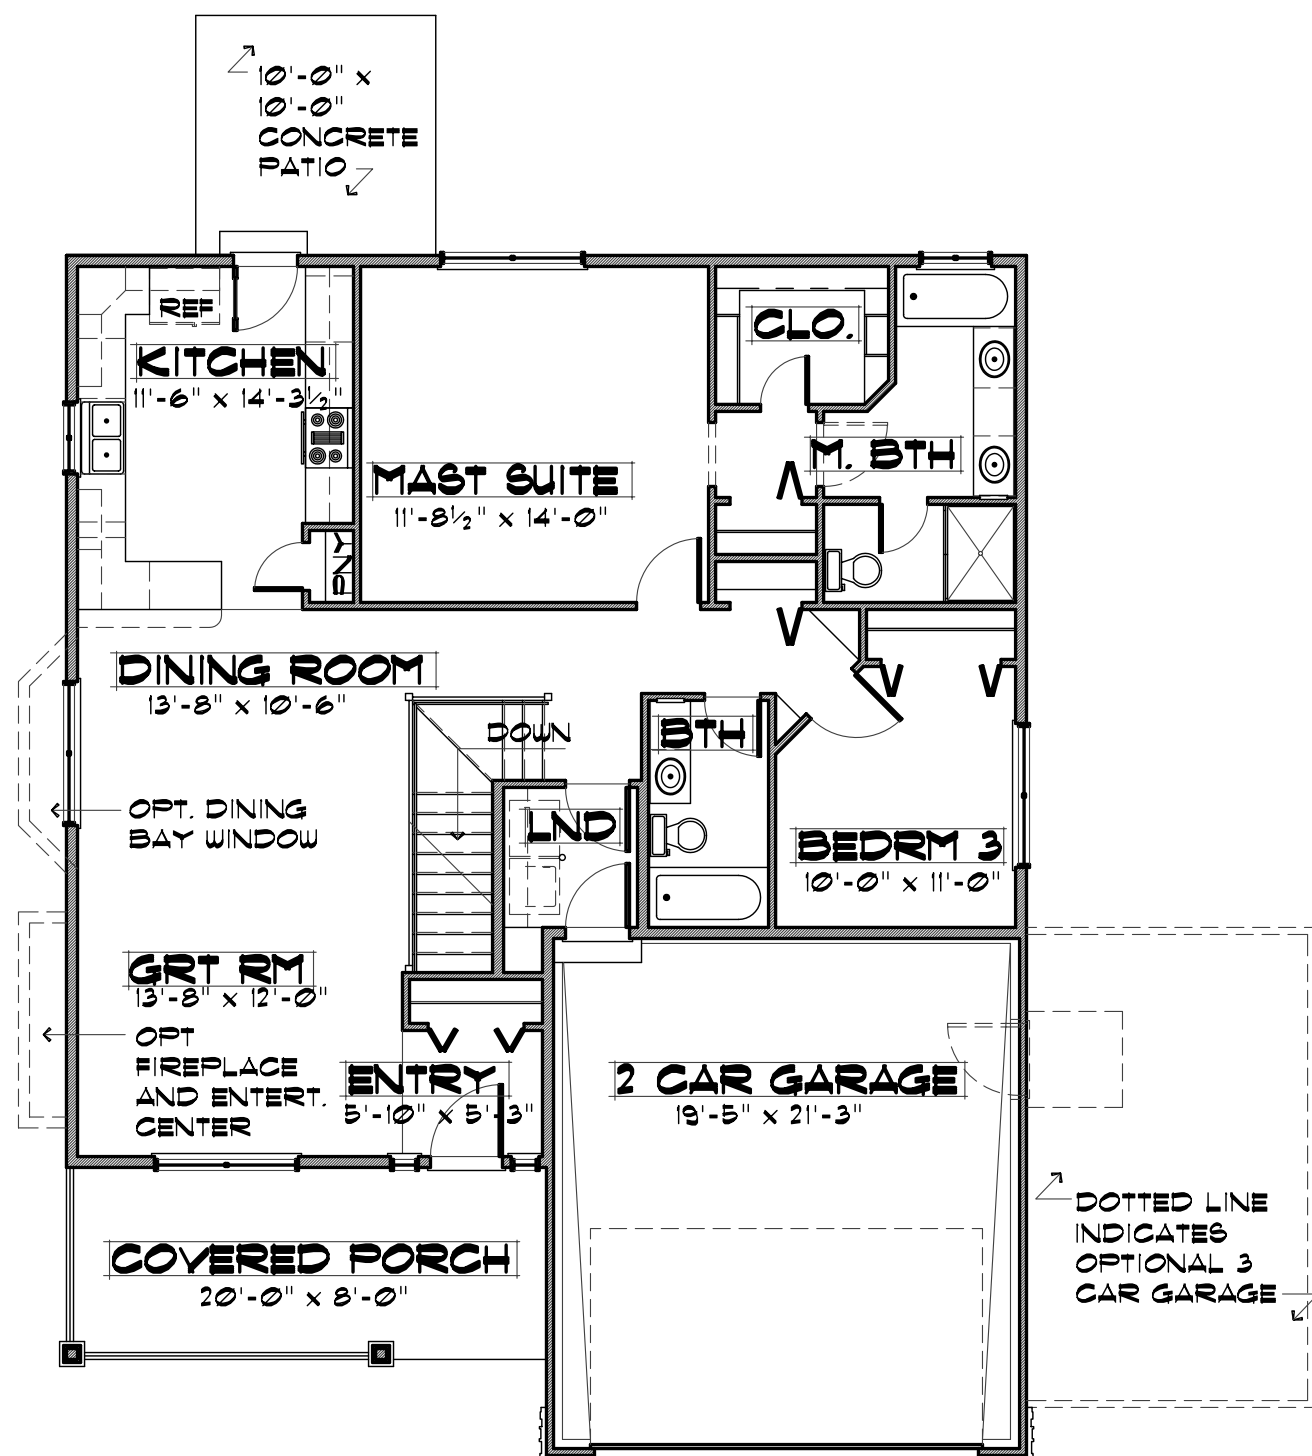

MT. SNEFFELS

339 - Main Level Floor Plan
1,332 sq. ft.

339 - Lower Level Floor Plan
1,177 Unfinished sq. ft.

MODEL 339 - 2 BEDROOM RANCH PLAN
1,332 FIN. SQ. FT. - 1,177 UNFIN. SQ. FT. - 2,509 TOTAL. SQ. FT.